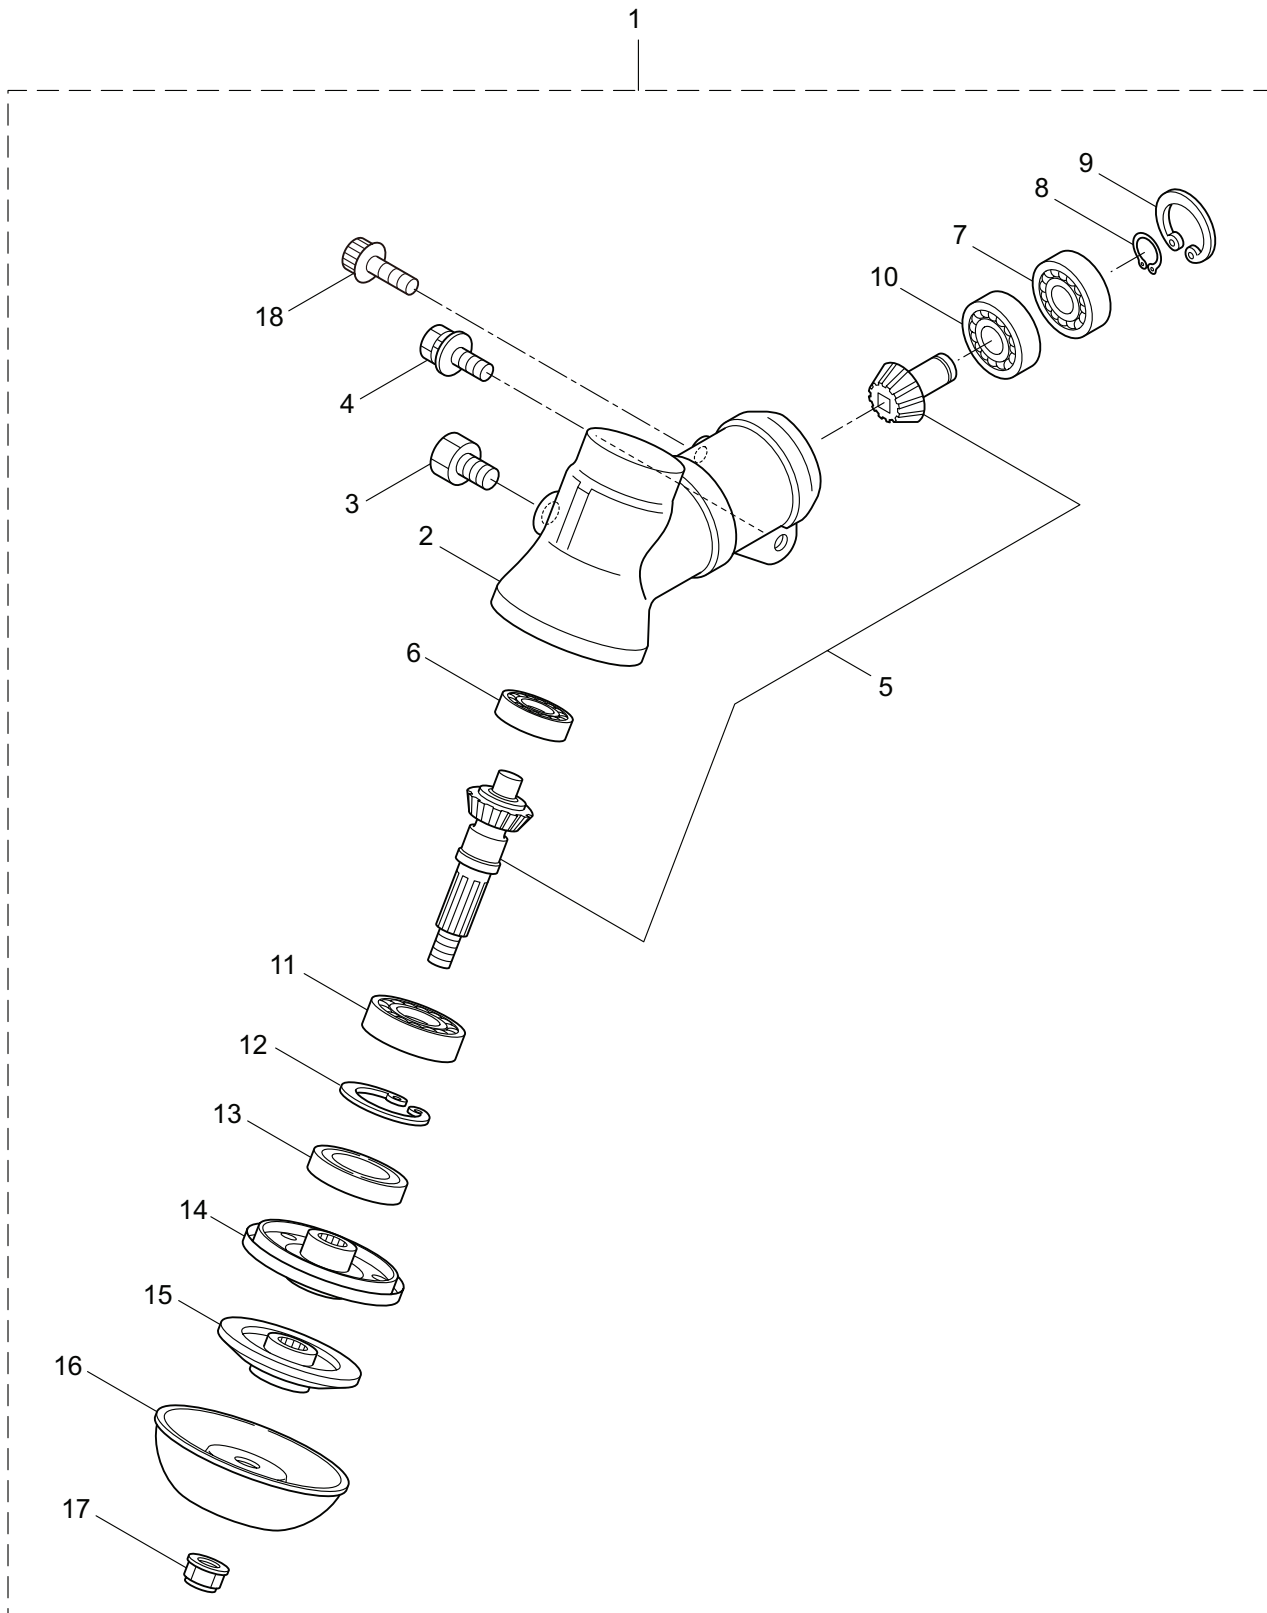

2. BC5021H-RS(EU01)/BC5021H-RS(1P)
GEARCASE

Ref. No.	Part No.	Part Name	Q'ty	Remarks
2-1	234835	Gearcase Ass'y	1	Incl.2-18
2-2	232833	Gearcase	1	
2-3	234109	Bolt	1	M8x8
2-4	217134	Bolt	1	M6x30
2-5	234349	Gear Set	1	
2-6	014490	Bearing	1	#6000
2-7	106933	Bearing	1	#6000Z
2-8	014210	Snap Ring	1	#10
2-9	054676	Snap Ring	1	#26
2-10	014490	Bearing	1	#6000
2-11	012544	Bearing	1	#6202
2-12	012380	Snap Ring	1	#35
2-13	232049	Oil Seal	1	D21355
2-14	232322	Bracket A Ass'y	1	
2-15	232052	Bracket B	1	
2-16	230849	Stabilizer	1	
2-17	232920	Nut	1	M10x1.25
2-18	217135	Bolt	1	M6x10