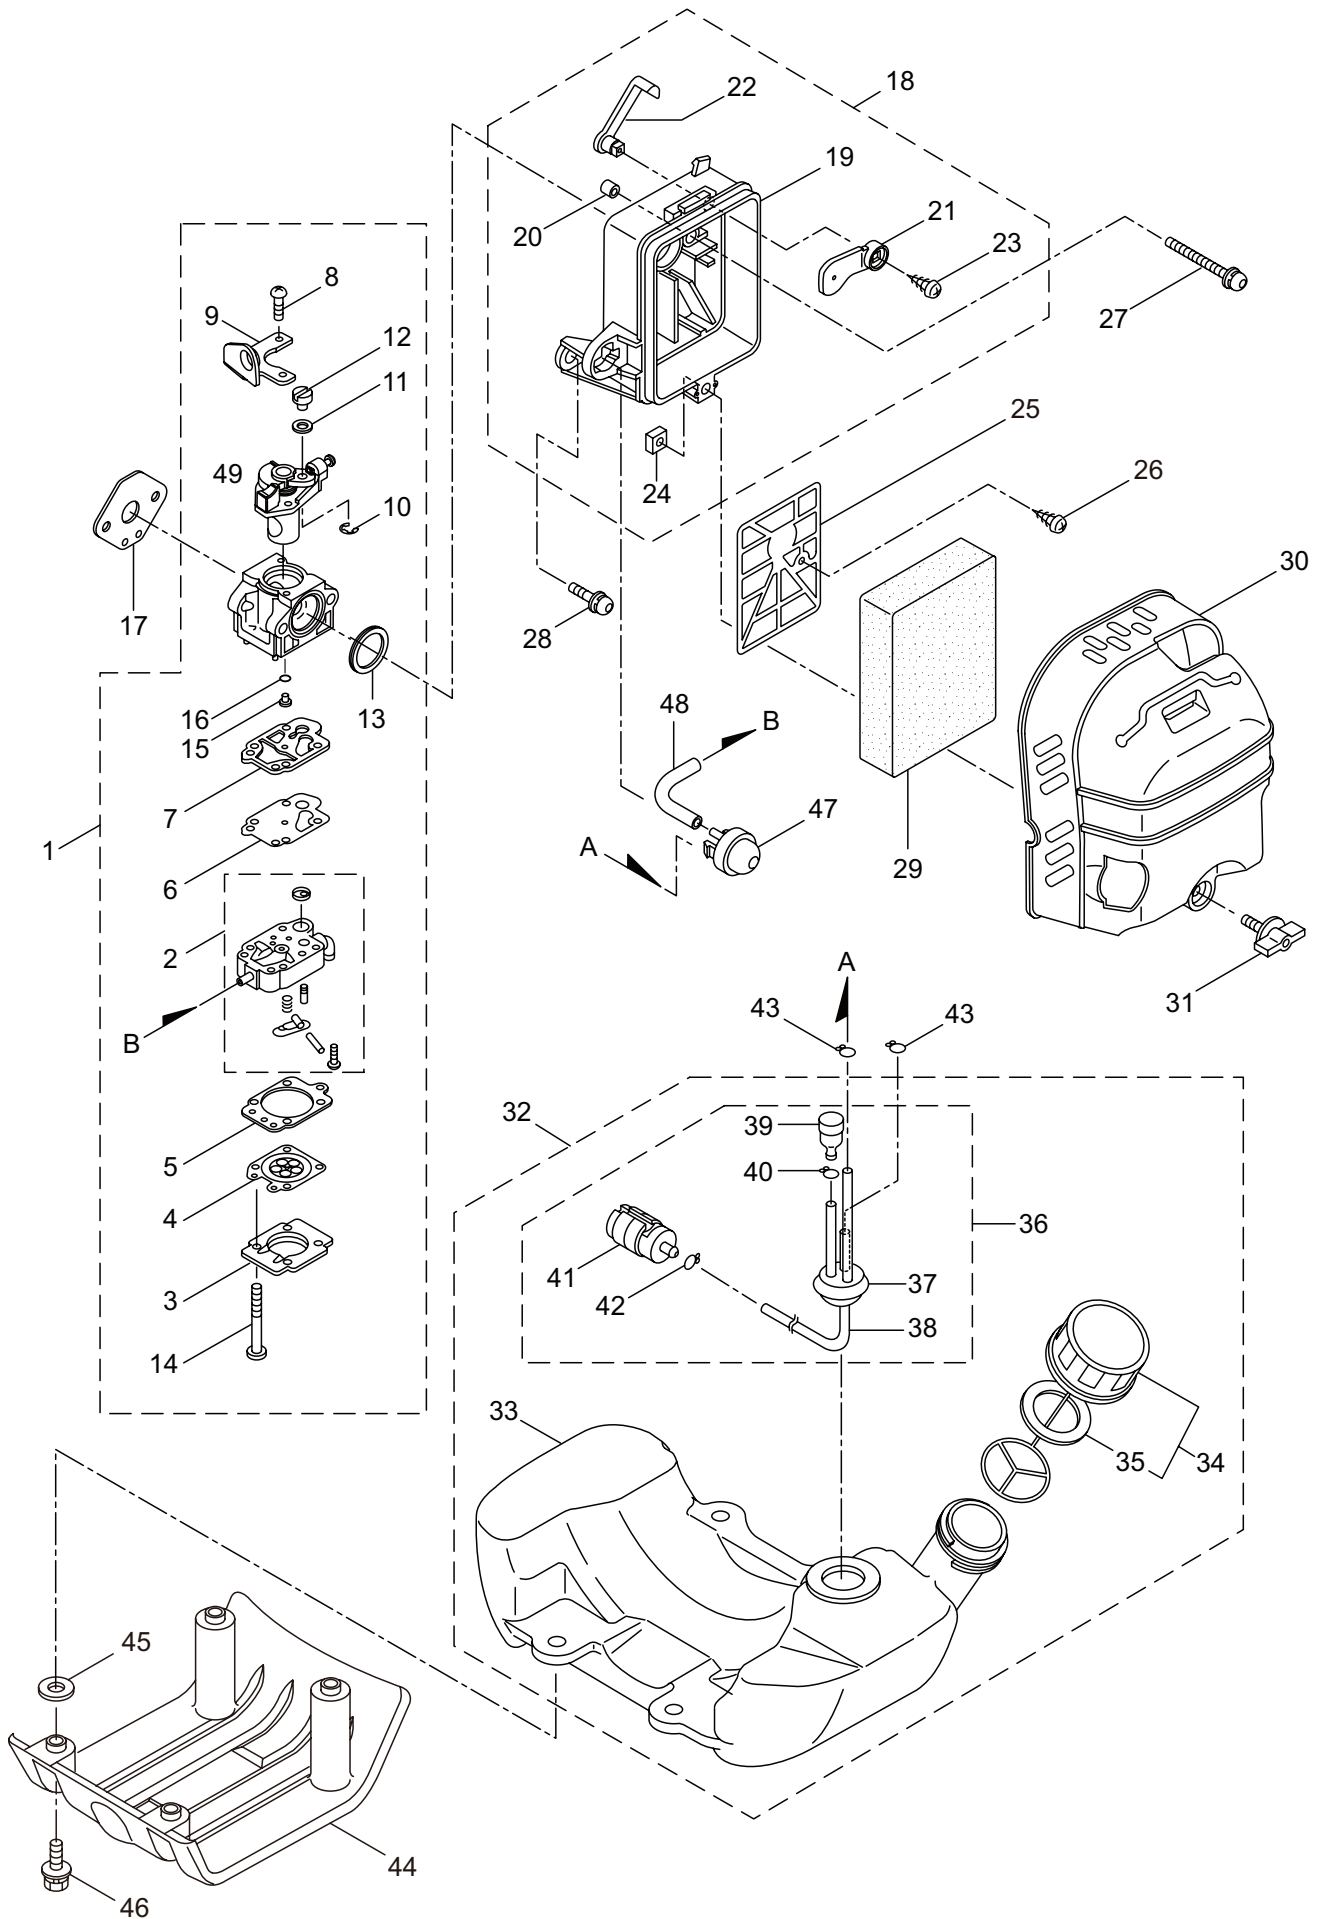

4. BC5021H-RS(EU01)/BC5021H-RS(1P)
CARBURETOR, FUEL TANK

Ref. No.	Part No.	Part Name	Q'ty	Remarks
4-1	289479	Carburetor Ass'y	1	Incl.2-16
4-2	283124	Pump Body	1	
4-3	263726	Cover Plate	1	
4-4	283905	Diaphragm, Meterring	1	
4-5	263727	Gasket	1	
4-6	262994	Diaphragm,Fuel Pump	1	
4-7	282576	Gasket	1	
4-8	261875	Screw	2	
4-9	264677	Bracket	1	
4-10	261876	E-Ring	1	
4-11	264678	Washer	1	
4-12	261658	Swivel	1	
4-13	261657	Packing	1	
4-14	263737	Screw	4	
4-15	246486	Main Jet	1	
4-16	261871	O-Ring	1	
4-17	282301	Gasket	1	
4-18	282302	Case Ass'y	1	Incl.19-24
4-19	282303	Case Body	1	
4-20	282484	Sleeve	3	
4-21	282304	Valve	1	
4-22	282305	Lever	1	
4-23	269032	Screw	1	
4-24	269423	Nut	1	
4-25	282481	Plate	1	
4-26	269032	Screw	1	
4-27	261814	Cap Screw	2	M5x50
4-28	264807	Cap Screw	1	M5x16
4-29	282306	Element	1	
4-30	285814	Cleaner Cover	1	
4-31	279350	Knob	1	
4-32	286893	Fuel Tank Ass'y	1	Incl.33-42
4-33	286067	Fuel Tank	1	
4-34	275306	Fuel Tank Cap Ass'y	1	Incl.35
4-35	274875	Gasket	1	
4-36	286794	Fuel Pipe Pick-up Ass'y	1	Incl.37-42
4-37	268065	Grommet	1	
4-38	262649	Fuel Pipe	1	
4-39	261590	Breather	1	
4-40	261117	Clip	1	
4-41	267328	Fuel Filter Ass'y	1	
4-42	261117	Clip	1	
4-43	261117	Clip	2	
4-44	285819	Stand	1	
4-45	285735	Packing	4