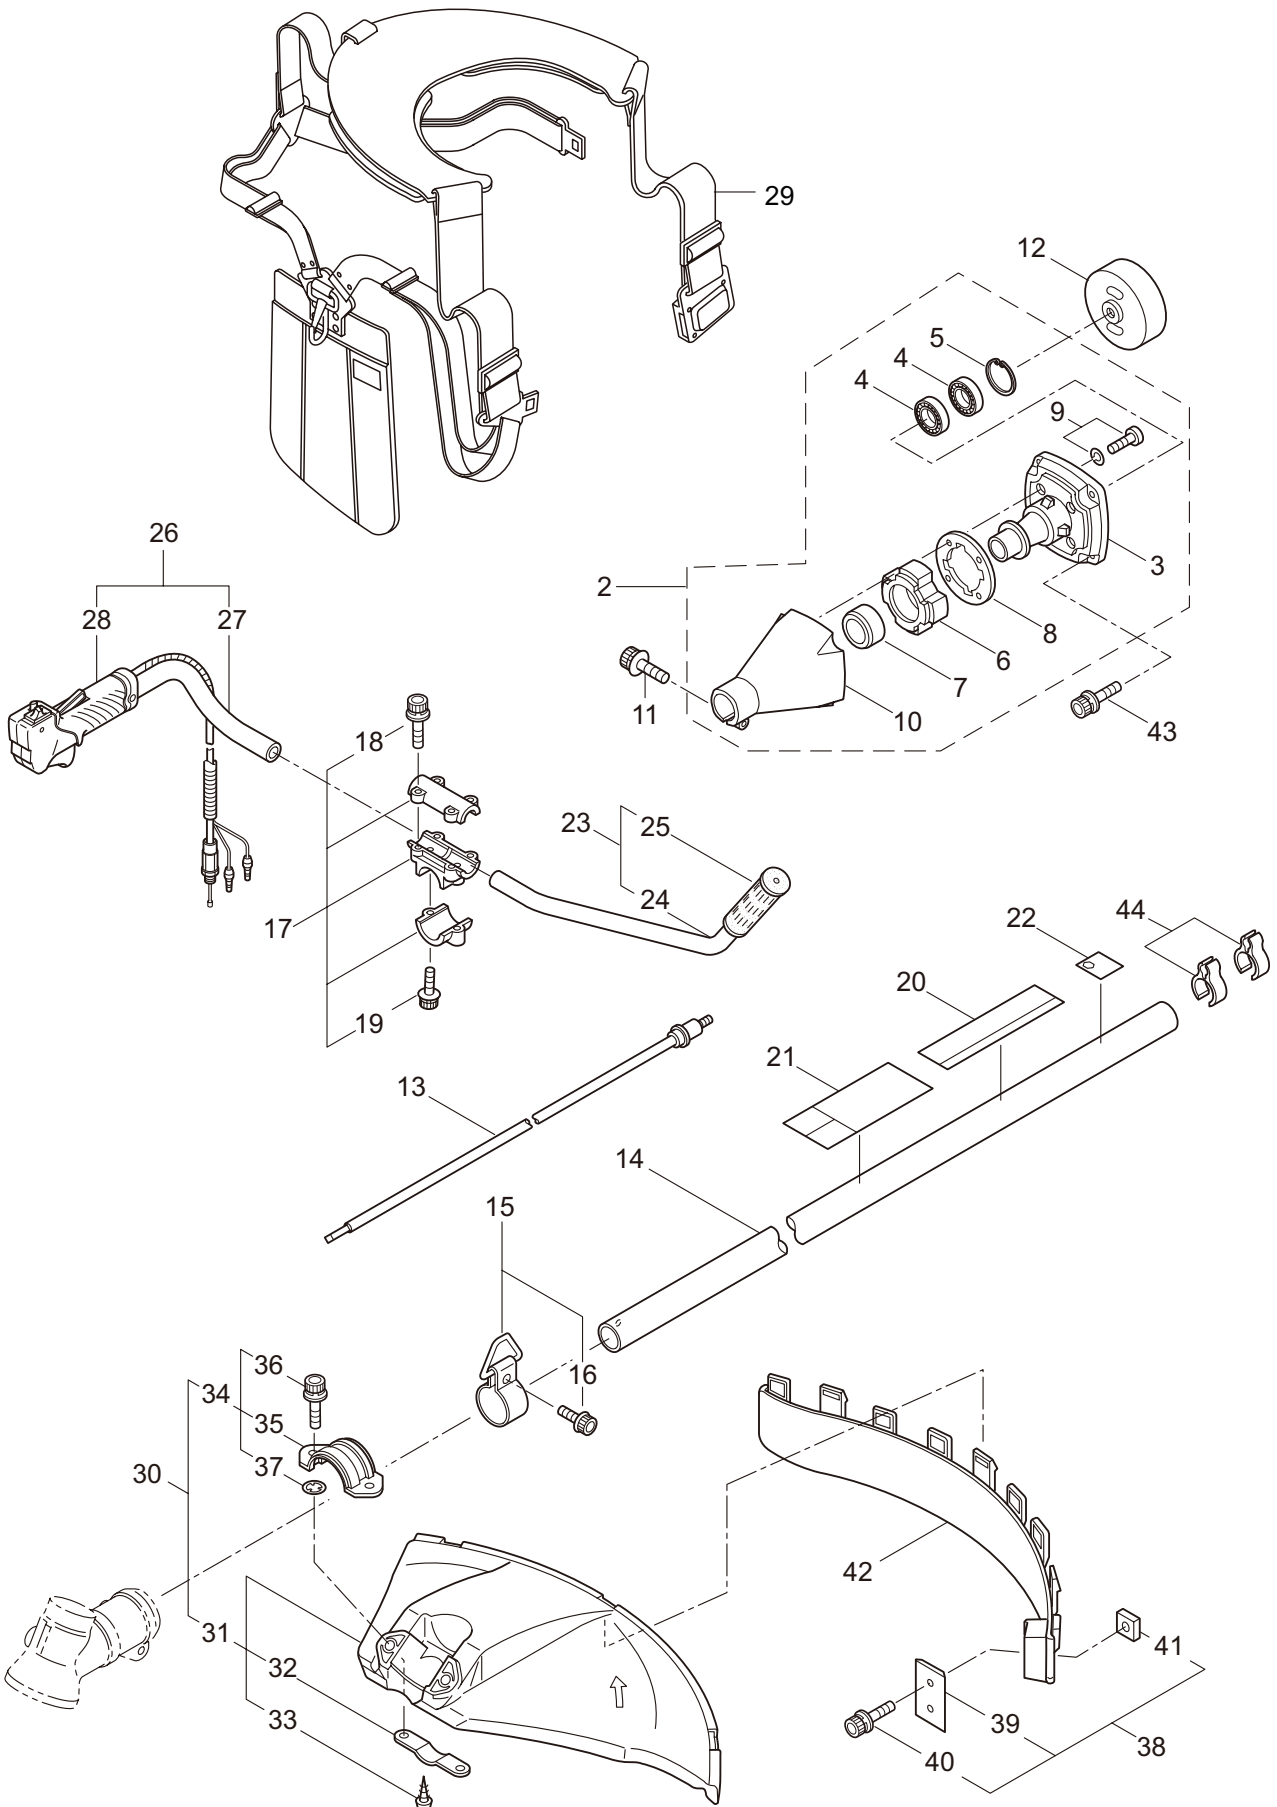

## CONTENTS

1. MAIN BODY .....	1 ~ 2
2. GEARCASE.....	3 ~ 4
3. ENGINE.....	5 ~ 8
4. CARBURETOR, FUEL TANK .....	9 ~ 12
5. ACCESSORIES .....	13 ~ 14

2019. 03.

P/N 524758

1. BC5021H-RS(EU01)/BC5021H-RS(1P)  
MAIN BODY

Ref. No.	Part No.	Part Name	Q'ty	Remarks
1-1	364791	BC5021H-RS(EU01)	1	
1-1	364795	BC5021H-RS(1P)	1	
1-2	234162	Clutch Case Ass'y	1	Incl.3-10
1-3	234143	Bearing Case	1	
1-4	140474	Bearing	2	#6202ZZ
1-5	012380	Snap Ring	1	#35
1-6	217045	Buffer (A)	1	
1-7	217046	Buffer (B)	1	
1-8	217047	Washer	1	
1-9	092033	Screw	4	M5x15
1-10	227728	Driveshaft Tube Adapter	1	
1-11	217134	Bolt	1	M6x30
1-12	211203	Clutch Drum	1	
1-13	217897	Driveshaft Ass'y	1	
1-14	217900	Driveshaft Tube	1	
1-15	231887	Hanging Bracket Ass'y	1	Incl.16
1-16	261762	Cap Screw	1	M5x14
1-17	231888	Bracket Ass'y	1	Incl.18,19
1-18	217138	Bolt	4	M6x25
1-19	217134	Bolt	2	M6x30
1-20	241697	Label	1	BC5021H-RS
1-21	223188	Label	1	
1-22	225379	Label	1	117dBA
1-23	228398	Handle Ass'y-Left	1	Incl.24,25
1-24	228399	Handle (A)	1	
1-25	226512	Grip	1	
1-26	229762	Handle Ass'y-Right	1	Incl.27,28
1-27	228401	Handle (B)	1	
1-28	229763	Throttle Trigger	1	
1-29	228086	Hanging Strap Ass'y	1	
1-30	232092	Safety Cover Ass'y	1	Incl.31-37
1-31	231262	Safety Cover Ass'y	1	Incl.32,33
1-32	237364	Threaded Bracket	1	
1-33	221580	Screw	1	4x8
1-34	232093	Bracket Ass'y	1	Incl.35-37
1-35	223179	Bracket	1	
1-36	220632	Cap Screw	2	M6x30
1-37	231704	Washer	2	6x13xt1.0
1-38	231882	String Cutter Ass'y	1	Incl.39-41
1-39	230747	String Cutter	1	
1-40	261250	Cap Screw	1	M5x20
1-41	228325	Nut	1	
1-42	230748	Cover Extention	1	
1-43	219113	Cap Screw	4	M6x20
1-44	219161	Wire Guide	2	