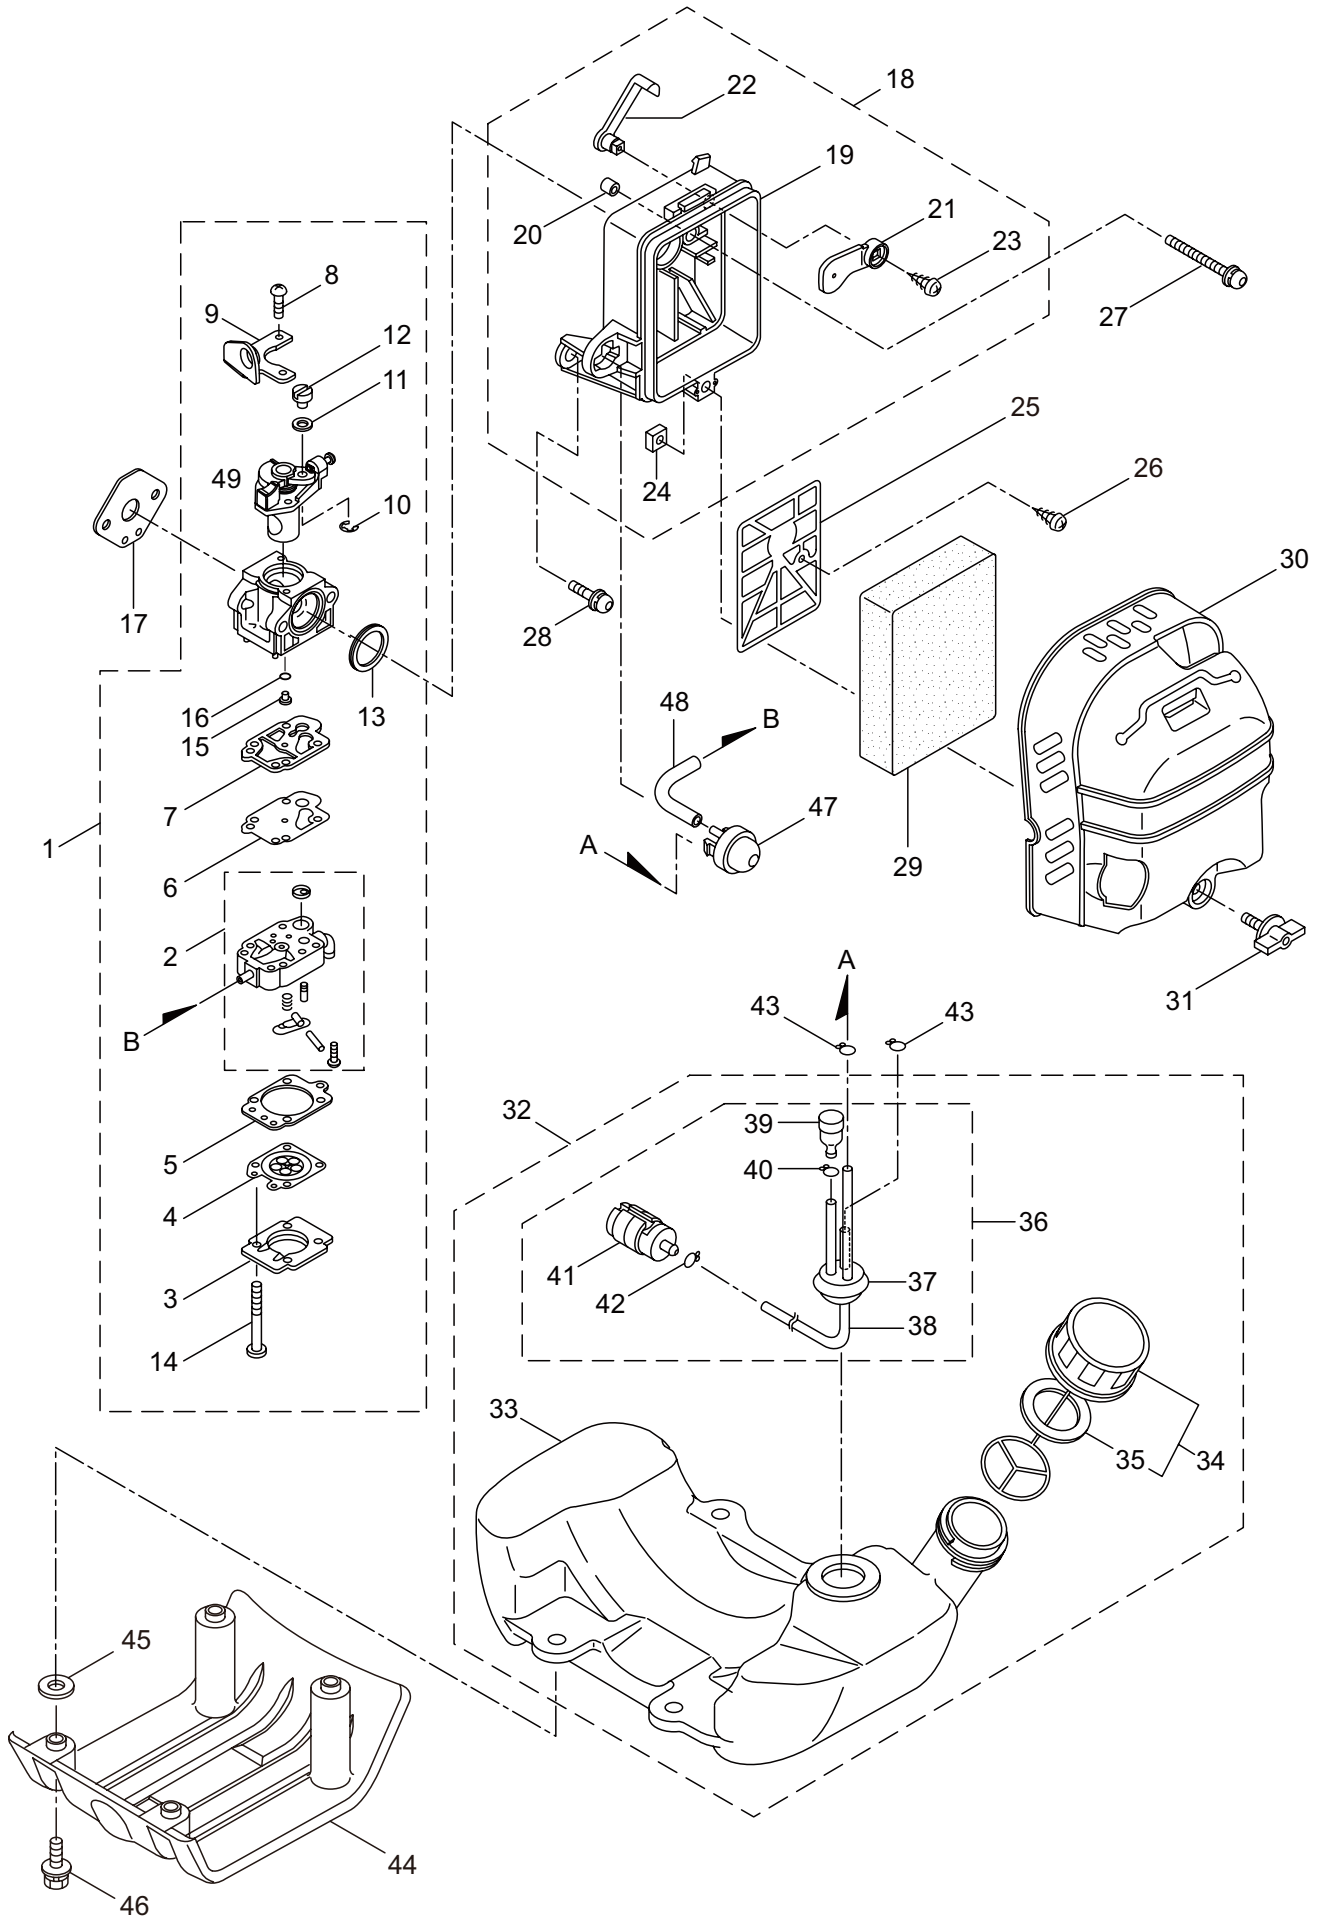

4. BC5021H-RS(EU01)/BC5021H-RS(1P)
CARBURETOR, FUEL TANK

Ref. No.	Part No.	Part Name	Q'ty	Remarks
4-46	281714	Cap Screw	4	M5x20
4-47	282299	Pump	1	
4-48	282512	Fuel Pipe	1	
4-49	8712678	KK23002AA306 VALVOLA GAS v regolata	1