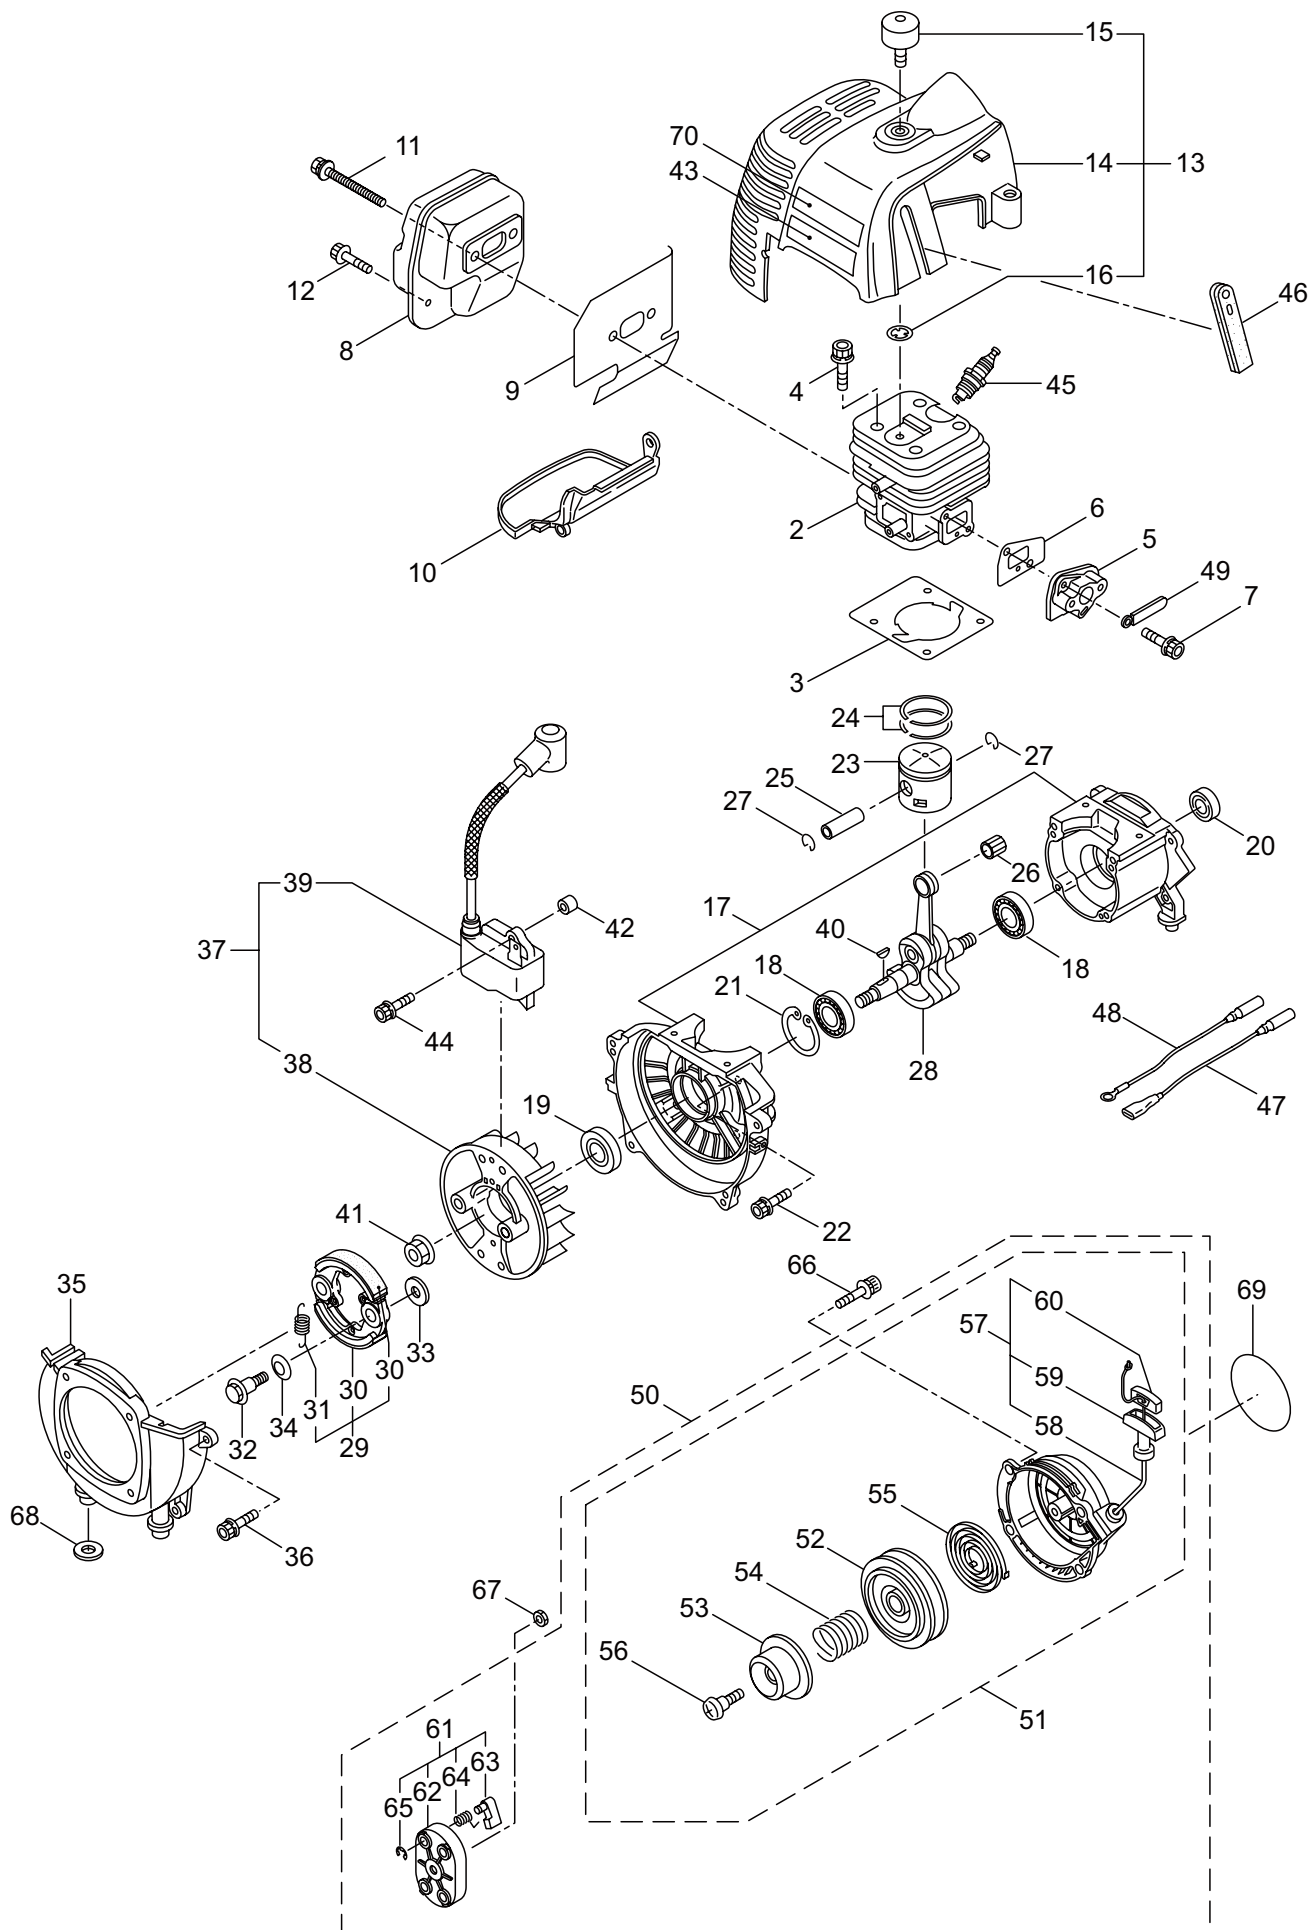

3. BC5021H-RS(EU01)/BC5021H-RS(1P)
ENGINE

Ref. No.	Part No.	Part Name	Q'ty	Remarks
3-46	286988	Grommet	1	
3-47	283735	Wire, Coil	1	
3-48	284541	Wire,Lead	1	
3-49	264588	Clamp	1	
3-50	285809	Recoil Starter Ass'y	1	Incl.51-65
3-51	285810	Starter Ass'y	1	Incl.52-60
3-52	286291	Reel	1	
3-53	286292	Cam Plate	1	
3-54	286293	Damper Spring	1	
3-55	280995	Spiral Spring	1	
3-56	286295	Set Screw	1	
3-57	286296	Starter Rope Ass'y	1	Incl.58-60
3-58	286297	Starter Rope	1	3.8x1000
3-59	262633	Starter Grip	1	
3-60	262981	Cap	1	
3-61	285679	Starter Pulley Ass'y	1	Incl.62-65
3-62	285680	Starter Pulley	1	
3-63	285681	Pawl	2	
3-64	285682	Return Spring	2	
3-65	262638	E-Ring	2	
3-66	268940	Screw	4	M5x18
3-67	285736	Nut	1	M8
3-68	285735	Packing	4	
3-69	246090	Label	1	
3-70	265694	Label	1