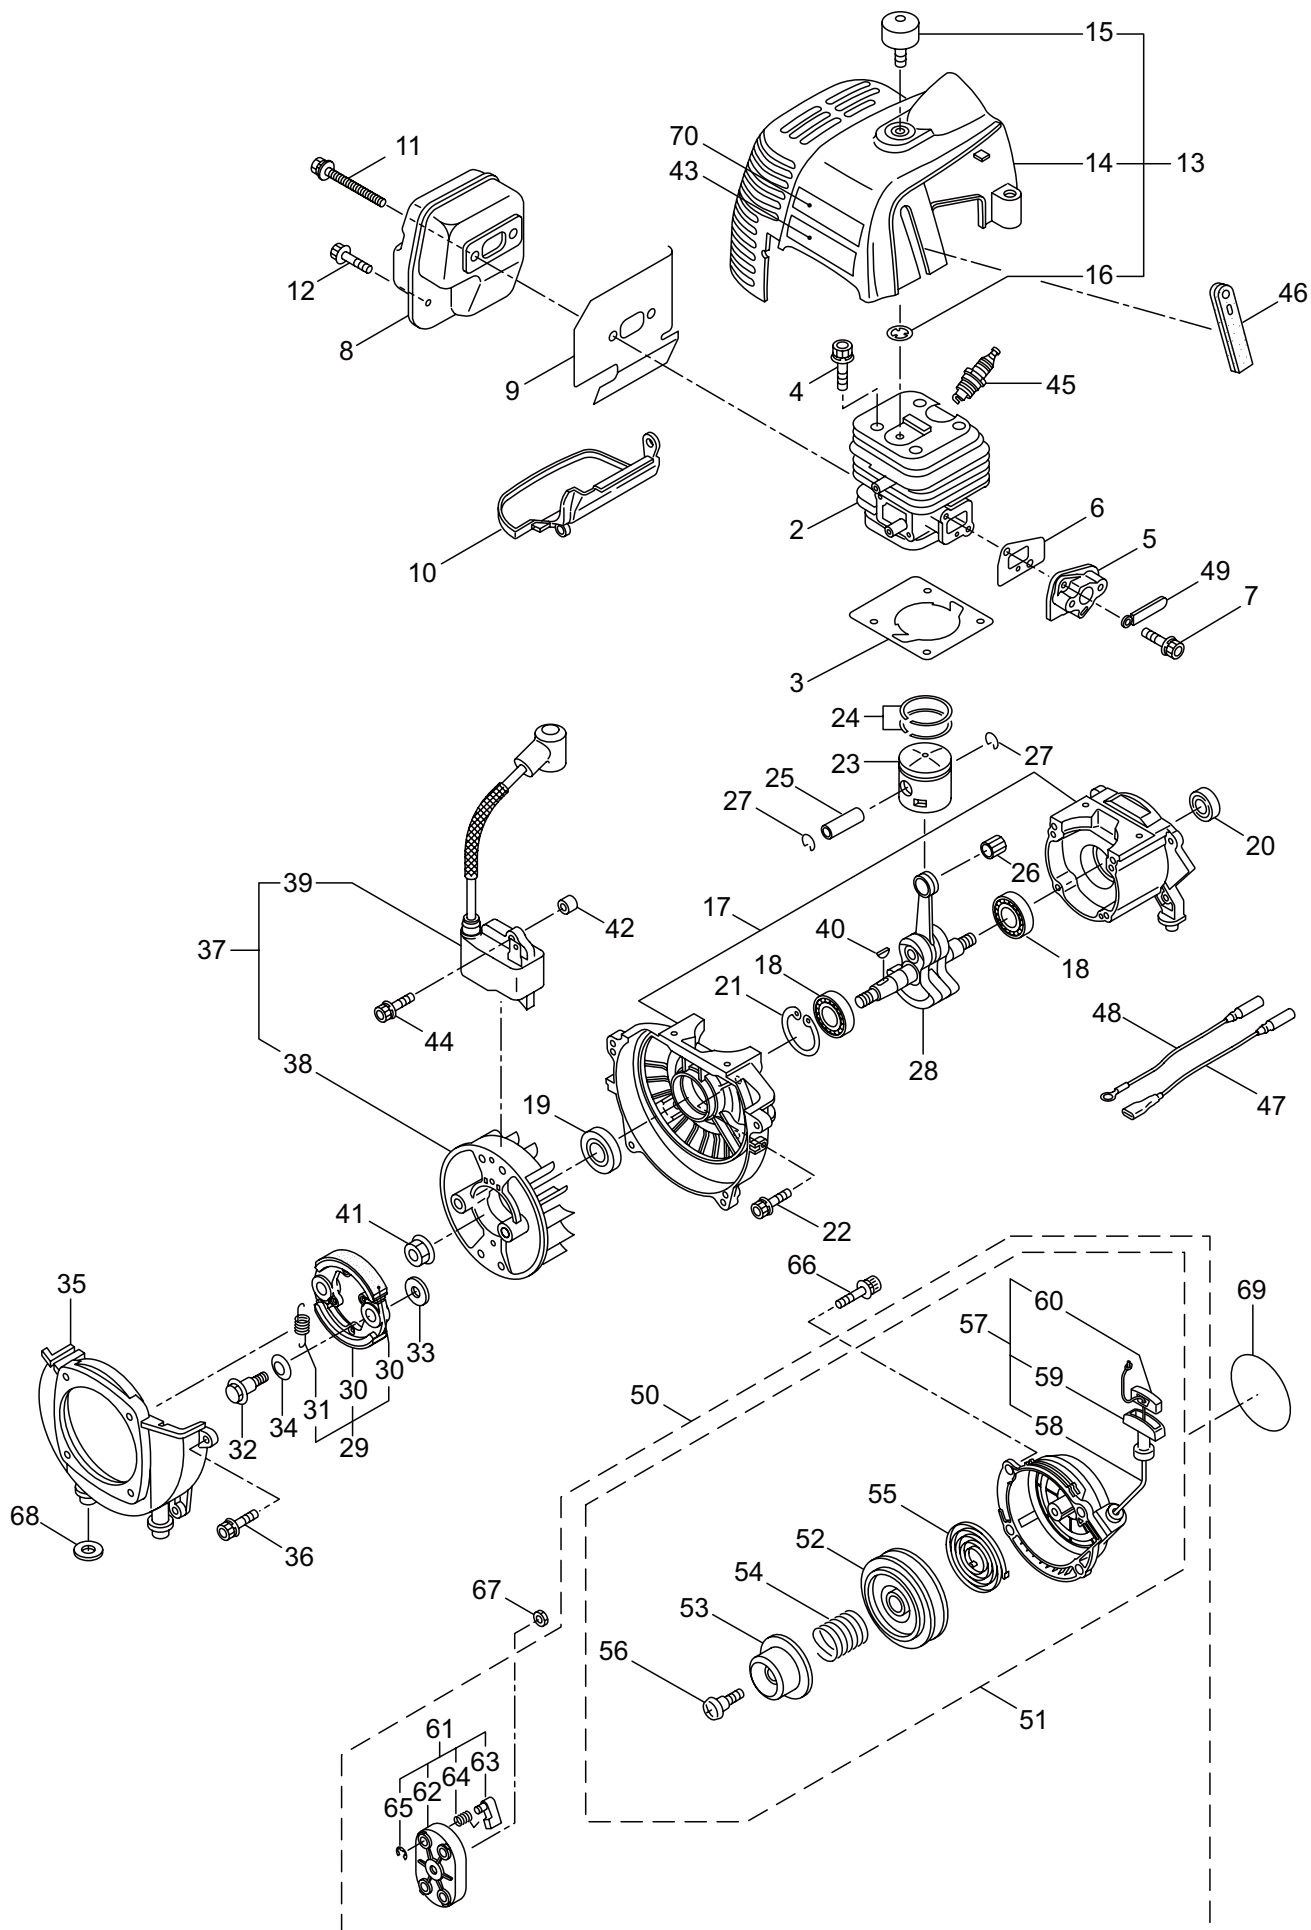

3. BC5021H-RS(EU01)/BC5021H-RS(1P) ENGINE

Ref. No.	Part No.	Part Name	Q'ty	Remarks
3-1	875278	Engine	1	CE500/01
3-2	288125	Cylinder	1	
3-3	288171	Gasket	1	
3-4	261246	Cap Screw	4	M5x25
3-5	285778	Insulator	1	New gasket required
3-6	285779	Gasket	1	
3-7	265924	Cap Screw	2	M5x25
3-8	288276	Muffler Comp	1	
3-9	285783	Gasket	1	
3-10	285784	Under Cover	1	
3-11	266713	Cap Screw	2	M5x60
3-12	283315	Screw	1	M5x12W-12
3-13	286891	Top Cover Ass'y	1	Incl.14-16
3-14	285786	Top Cover	1	
3-15	285843	Knob	1	
3-16	286362	Washer	1	M6
3-17	288200	Crankcase	1	
3-18	262658	Bearing	2	#6202C3
3-19	262660	Oil Seal	1	TC15357
3-20	262565	Oil Seal	1	ISCD15257
3-21	012380	Snap Ring	1	#35
3-22	261612	Cap Screw	4	M5x30
3-23	246091	Piston	1	
3-24	282941	Piston Ring	2	(2)Required
3-25	262749	Piston Pin	1	
3-26	262659	Bearing,Needle	1	KTV111414EG01B2
3-27	262479	Clip,Piston Pin	2	
3-28	285797	Crankshaft/Conn.Rod Ass'y	1	
3-29	286905	Clutch Ass'y	1	Incl.30,31
3-30	286906	Clutch Shoe	2	(2)Required
3-31	286907	Spring, Clutch	1	
3-32	287092	Cap Screw	2	M8x1.25
3-33	262683	Washer	2	8x22xt1.2
3-34	262682	Wave Washer	2	
3-35	282285	Fan Cover	1	
3-36	261250	Cap Screw	4	M5x20
3-37	246097	Magneto Ass'y	1	Incl.38,39
3-38	246074	Rotor/Fan	1	
3-39	279547	Ignition Coil Ass'y	1	
3-40	261076	Woodruff Key	1	3x10
3-41	262731	Nut,Rotor	1	M10
3-42	280381	Spacer	2	
3-43	246302	Label	1	MARUYAMA
3-44	261256	Cap Screw	2	M4x25
3-45	288264	Spark Plug	1	BPMR8Y